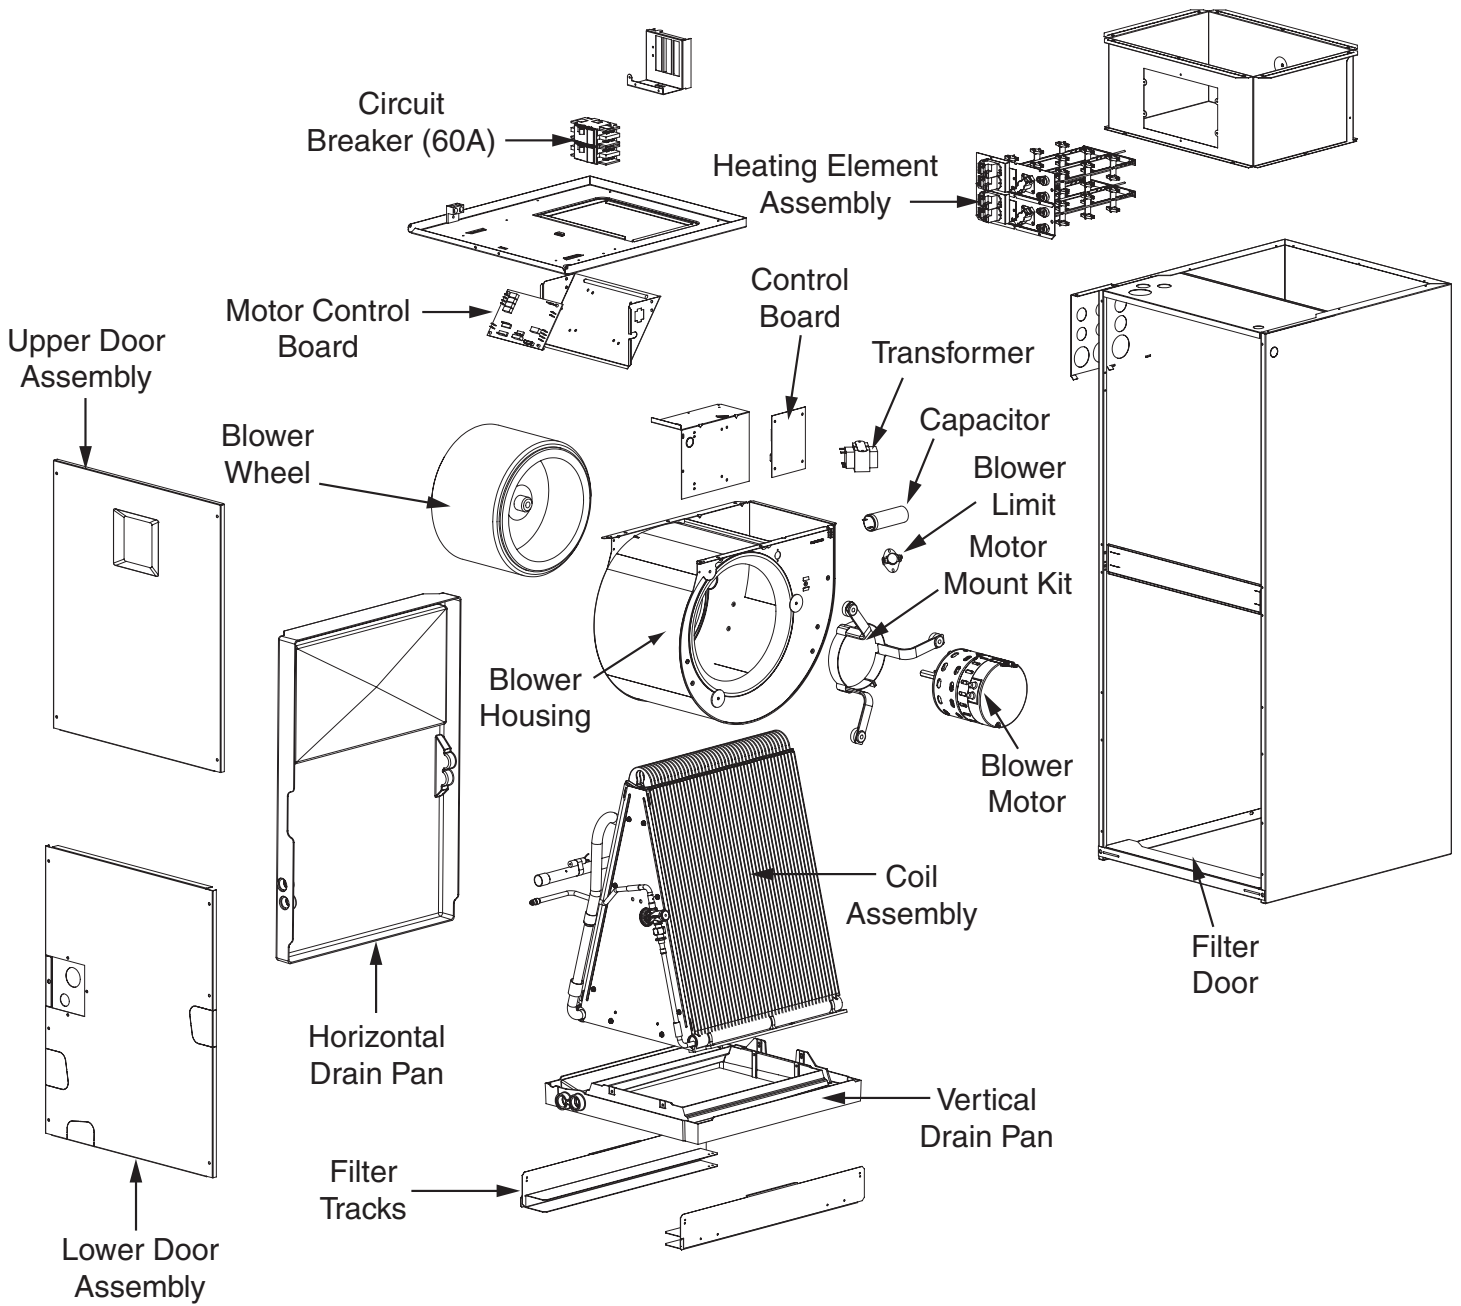

Air Handler Components