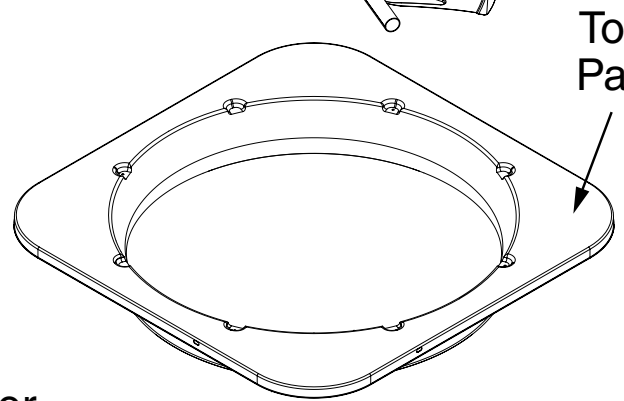

Top Pan

Outdoor Coil

Capacitor

Contactor

Compressor

Refrigerant Valve (SM)

Refrigerant Valve (LG)

WSA2BE4M1SN RESIDENTIAL SPLIT SYSTEM AIR CONDITIONER