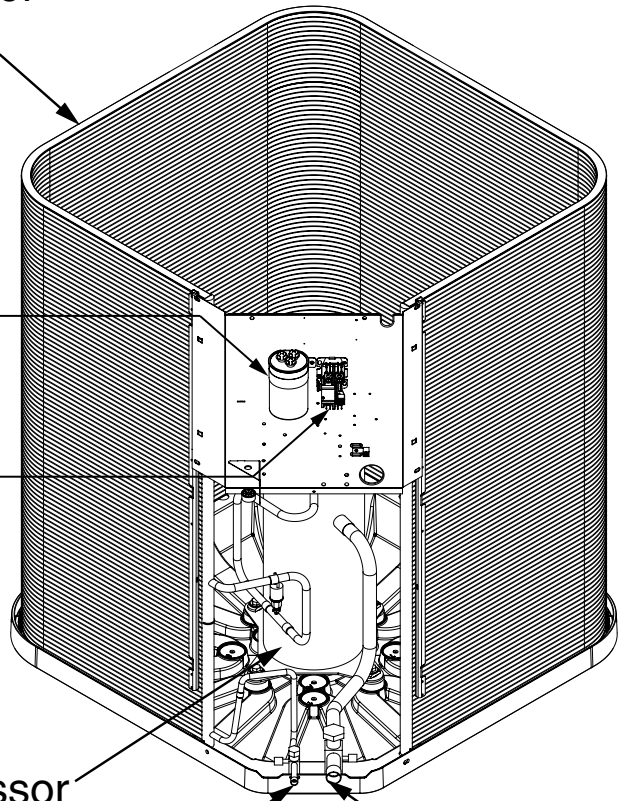

Top Pan

Outdoor Coil

Capacitor

Contactor

Compressor

Refrigerant Valve (SM)

Refrigerant Valve (LG)

WSA2BE4M1SN RESIDENTIAL SPLIT SYSTEM AIR CONDITIONER