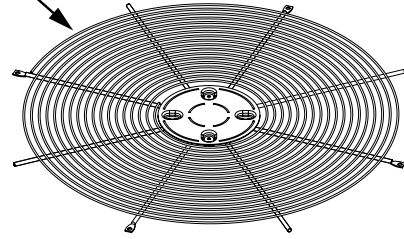

REPLACEMENT PARTS LIST

RESIDENTIAL SPLIT SYSTEM AIR CONDITIONER

WSA2BE4M1SN SERIES

14 SEER MODELS

Wire Guard

Outdoor Fan Grille

Outdoor Fan Motor

Outdoor Fan Blade

Top Pan

Outdoor Coil

Capacitor

Contactor

Compressor

Refrigerant Valve (SM)

Refrigerant Valve (LG)

WSA2BE4M1SN RESIDENTIAL SPLIT SYSTEM AIR CONDITIONER