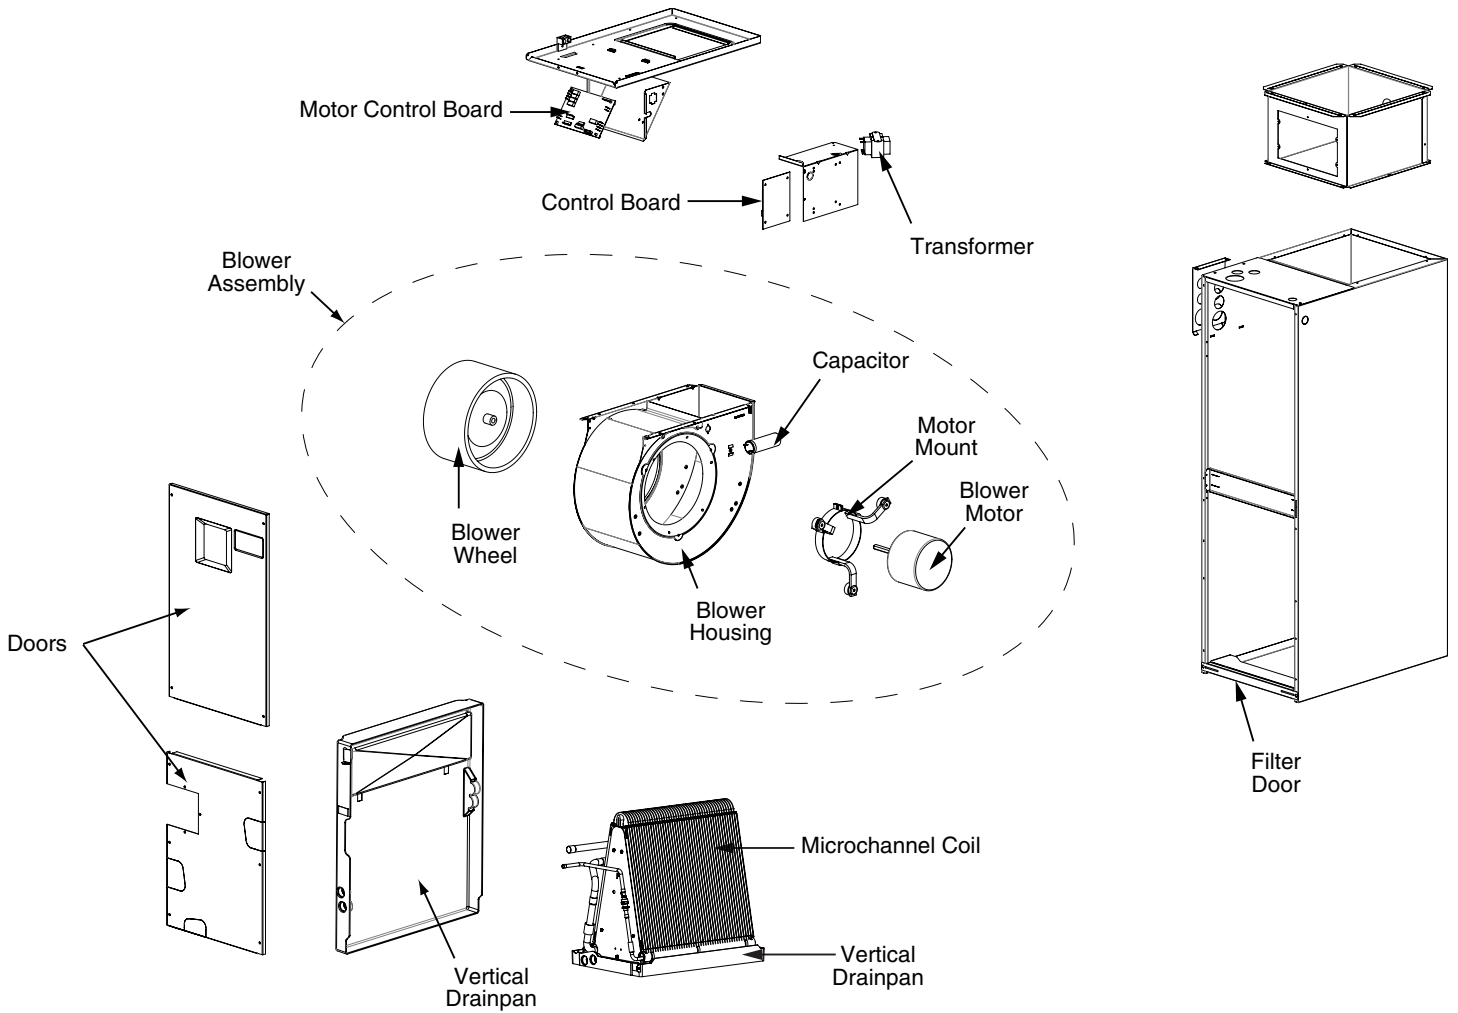

**REPLACEMENT PARTS LIST**

**INDOOR AIR HANDLER**  
B6BMM0, B6BMMX, B6BM-X, B6EMMX, B6EMMN, B6VMAX, & B6VMMX  
SERIES

**NOTE:** SOME MODELS USE A COPPER TUBE ALUMINUM FIN COIL. MICROCHANNEL COIL SHOWN IN PICTURE.